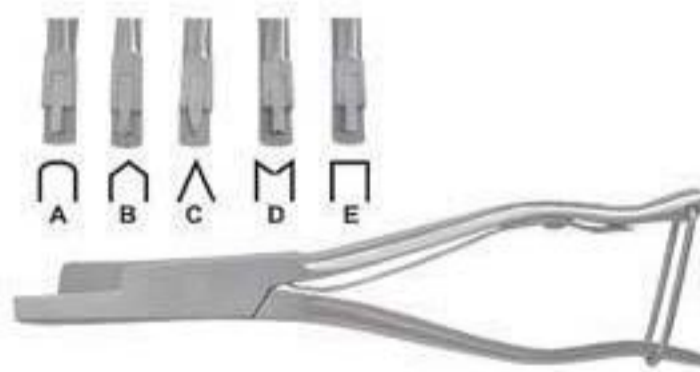

ANIMALS IDENTIFICATOR

Art: 112
Punch Type, Universal

Art: 113
Tip Type

Art: 114
Tip Type

Art: 115
Brass

Art: 116
Aluminium

Art: 117
Aluminium

Art: 118
Ear Tag Small
Un Printed

Art: 119

Art: 120
60 mm, 70 mm, 80 mm

AUTOMATIC SYRINGES

Art: 201
Automatic Metal Vaccinator
 Brass Chrome
 Plated Luer Lock

Art: 202
Automatic Namplex Syringe
 Automatic Vaccinator Plastic Body
 Unbreakable Plastic Barrel Adjustable
 Dose Settings With Spare Pipe.