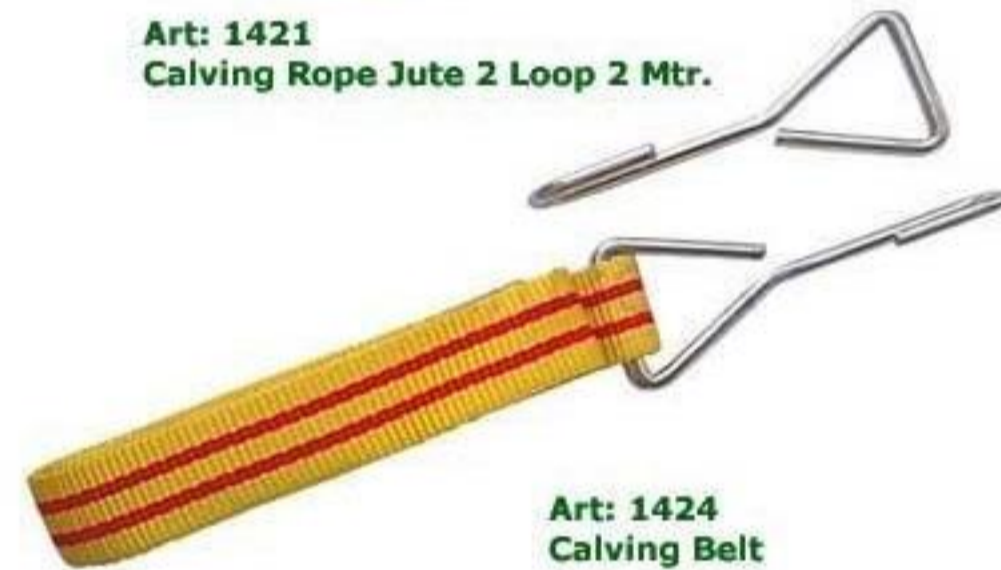

Art: 1416
Vulva Suture Tape

Art: 1417
Obstetric Chain With Handles

Art: 1418
Obstetric Chain 2 Loop 2 Mtr.

OBSTETRIC INSTRUMENTS

Art: 1419
Obstetric Chain 2 Loop 2 Mtr.

Art: 1420
Calving Rope Jute 1 Loop 1 Mtr.

Art: 1421
Calving Rope Jute 2 Loop 2 Mtr.

Art: 1422
Calving Rope Nylon 1 Loop 1 Mtr.

Art: 1423
Calving Rope Nylon 2 Loop 2 Mtr.

Art: 1424
Calving Belt

Art: 1425
Nylon Hobbles Set With 10 Mtr. Rope

Art: 1427
Embryotome With Handle