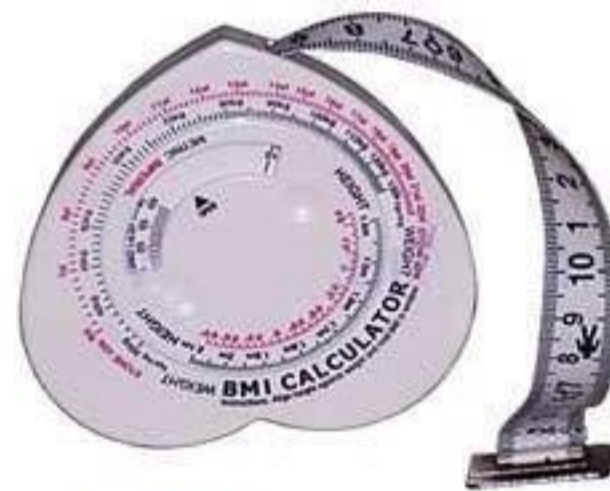

Art: 1113
Hoof Picker

MEASURING EQUIPMENTS

Art: 1201
Weight Measure Tape

Art: 1202
Weight Measure Tape

Art: 1203
BMI Tape

Art: 1204
Analog Scale 100 Kg

Art: 1205
Digital Scale

Art: 1206
Digital Thermometer